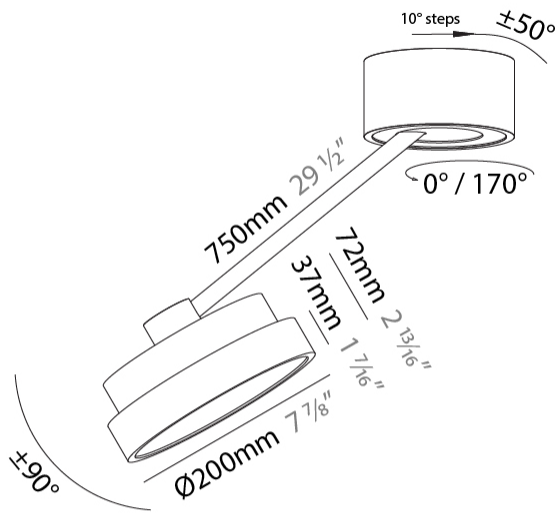

GENERAL

Series: Sign Diva Dancer
Subseries: Sign Diva Dancer
Brand: Prolicht
Division: Architectural
Mounting Type: Suspension
Mounting Location: Ceiling
Subcategory: Pendant

PHYSICAL

Shape: Round
Diameter (mm): 200
Diameter (in): 7 7/8
Height (mm): 72
Height (in): 2 13/16
Max. Overall Height (mm): 870
Max. Overall Height (in): 34 1/4
Extension (mm): 750
Extension (in): 29 1/2
Light Distribution: Adjustable / Direct
Weight (kg): 1.999
Weight (lbs): 4.407
Diffuser: PMMA - Opal / Micro-Prism / Sparkling Secret / Vintage Industrial
Fixture Finish: SSR / BKV / CWI / CRY / HAB / UFT / ITA / RUA / FTG / MYG / LOD / PUS / FRO / FUP / KIA / POP / BLS / SPG / MEY / GOH / GUM / CHC / COM / ABZ / JAG / OBR / MOS / ROR
Fixture Material: Extruded Aluminum / Steel

ELECTRICAL

Lamp Type: LED (Zhaga Standard)
Input Wattage (W): 10
Dimming: Tri-Mode (Non-Dimming and Phase Dimming (120Vac only) and 0-10V Dimming)
Driver Included: Yes
Driver Location: Integrated
Driver Type: Constant Current - Universal
Driver Class: Class 2
Input Voltage (V): 120 - 277
Constant Current (mA): 350

LED

Color Temperature (*K): 2700 / 3000 / 3500 / 4000
Max. Delivered Lumen (lm): 776 / 830 / 837 / 854
Nominal Lumen (lm): 1280 / 1370 / 1382 / 1410
CRI: >90 CRI
Lamp Life (hrs): 50000

OPTICAL

Adjustability: Rotational Canopy 170°; Tilting Canopy ±50°; Tilting Head ±90°

RATINGS AND CERTIFICATIONS

Certified By: Certified for North American Standards
IP rating: IP20