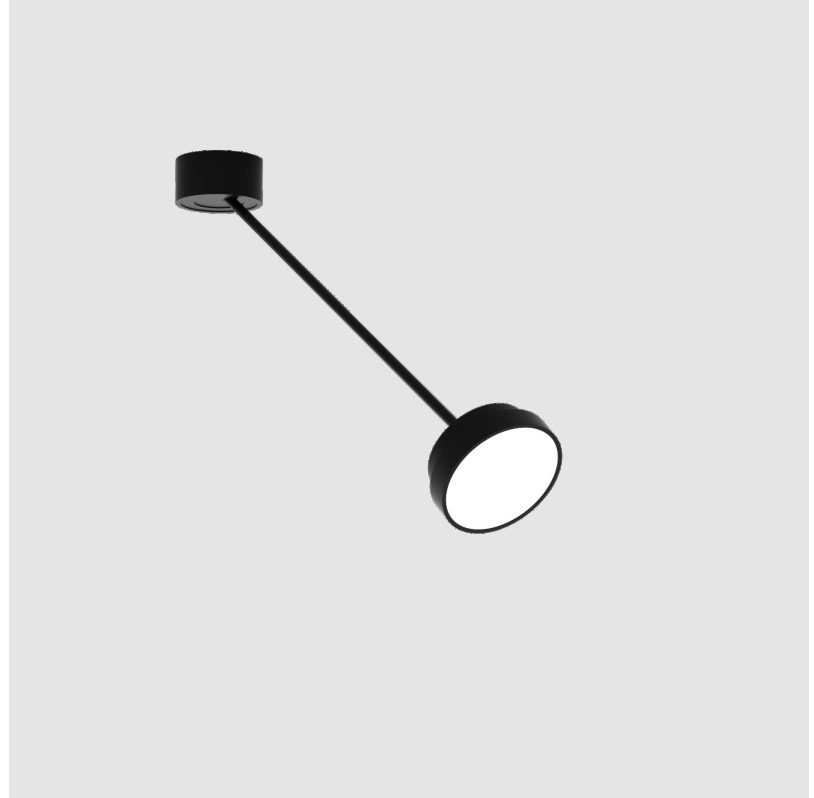

GENERAL

Series: Sign Diva Dancer
Subseries: Sign Diva Dancer
Brand: Prolicht
Division: Architectural
Mounting Type: Suspension
Mounting Location: Ceiling
Subcategory: Pendant

PHYSICAL

Shape: Round
Diameter (mm): 200
Diameter (in): 7 7/8
Height (mm): 72
Height (in): 2 13/16
Max. Overall Height (mm): 870
Max. Overall Height (in): 34 1/4
Extension (mm): 750
Extension (in): 29 1/2
Light Distribution: Adjustable / Direct
Weight (kg): 1.999
Weight (lbs): 4.407
Diffuser: PMMA - Opal / Micro-Prism / Sparkling Secret / Vintage Industrial
Fixture Finish: SSR / BKV / CWI / CRY / HAB / UFT / ITA / RUA / FTG / MYG / LOD / PUS / FRO / FUP / KIA / POP / BLS / SPG / MEY / GOH / GUM / CHC / COM / ABZ / JAG / OBR / MOS / ROR
Fixture Material: Extruded Aluminum / Steel

ELECTRICAL

Lamp Type: LED (Zhaga Standard)
Input Wattage (W): 10
Dimming: Tri-Mode (Non-Dimming and Phase Dimming (120Vac only) and 0-10V Dimming)
Driver Included: Yes
Driver Location: Integrated
Driver Type: Constant Current - Universal
Driver Class: Class 2
Input Voltage (V): 120 - 277
Constant Current (mA): 350

LED

Color Temperature (*K): 2700 / 3000 / 3500 / 4000
Max. Delivered Lumen (lm): 776 / 830 / 837 / 854
Nominal Lumen (lm): 1280 / 1370 / 1382 / 1410
CRI: >90 CRI
Lamp Life (hrs): 50000

OPTICAL

Adjustability: Rotational Canopy 170°; Tilting Canopy ±50°; Tilting Head ±90°

RATINGS AND CERTIFICATIONS

Certified By: Certified for North American Standards
IP rating: IP20