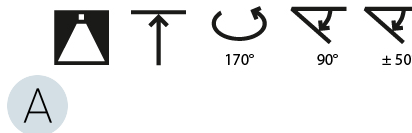

GENERAL

Series: Sign Diva Dancer
Subseries: Sign Diva Dancer
Brand: Prolicht
Division: Architectural
Mounting Type: Suspension
Mounting Location: Ceiling
Subcategory: Pendant

PHYSICAL

Shape: Round
Diameter (mm): 200
Diameter (in): 7 7/8
Height (mm): 1620
Height (in): 63 3/4
Light Distribution: Adjustable / Direct
Weight (kg): 3
Weight (lbs): 6.6
Diffuser: PMMA - Opal / Micro-Prism / Sparkling Secret / Vintage Industrial
Fixture Finish: SSR / BKV / CWI / CRY / HAB / UFT / ITA / RUA / FTG / MYG / LOD / PUS / FRO / FUP / KIA / POP / BLS / SPG / MEY / GOH / GUM / CHC / COM / ABZ / JAG / OBR / MOS / ROR
Fixture Material: Extruded Aluminum / Steel

ELECTRICAL

Lamp Type: LED (Zhaga Standard)
Input Wattage (W): 12.1
Total Output Wattage (W): 11
Dimming: Tri-Mode (Non-Dimming and Phase Dimming (120Vac only) and 0-10V Dimming)
Driver Included: Yes
Driver Location: Integrated
Driver Type: Constant Current - Universal
Driver Class: Class 2
Input Voltage (V): 120 - 277
Constant Current (MA): 350

LED

Color Temperature (°K): 2700 / 3000 / 3500 / 4000
Max. Delivered Lumen (lm): 836 / 895 / 903 / 921
Nominal Lumen (lm): 1280 / 1370 / 1382 / 1410
CRI: >90 CRI
Lamp Life (hrs): 50000

OPTICAL

Adjustability: Rotational Canopy 170°; Tilting Canopy ±50°; Tilting Head ±90°

RATINGS AND CERTIFICATIONS

Certified By: Certified for North American Standards
IP rating: IP20